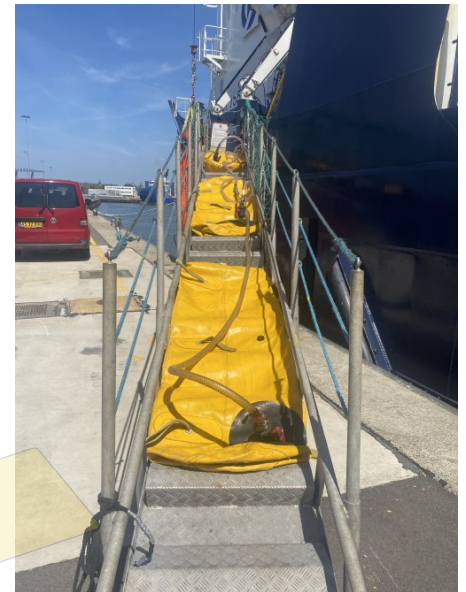

The JWA lifeboat load test water bags are an essential tool for any marine operation that requires regular load testing. They are a cost-effective and efficient solution that can save you time and money compared to using fixed weights. Additionally, they are lightweight and easy to store, making them a convenient solution for marine operations with limited storage space and regular transportation.

Key Features:

- Capacity 75 kg to 500 kg Verified safety
- Safety factor 6:1
- Wear and tear resistant material
- Easy to install, use and transport
- Bespoke solutions on request
- JWA's bags are made from unique, highest quality PVC available